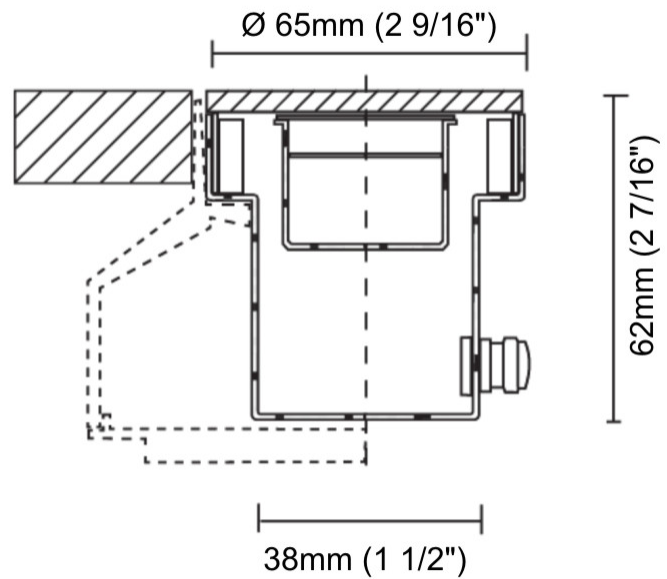

OLODUM ROUND RECESSED

E10I0093-

base number _____ Color _____
Temperature _____

1. To build a product code in our configurator select the specify button on the base model # product page
2. To build a manual product code on this datasheet choose from the options listed below in blue font and add the suffix to the base model #

GENERAL

Series: Olodum
Subseries: Olodum Round
Brand: Side
Division: Exterior
Mounting Type: Recessed
Mounting Location: In-Ground
Subcategory: Walk Over

PHYSICAL

Shape: Round
Diameter (mm): 65
Diameter (in): 2 9/16
Height (mm): 62
Height (in): 2 7/16
Light Distribution: Uplight
Weight (kg): 0.3
Weight (lbs): 0.66
Load Resistance (kg): 500
Load Resistance (lbs): 1102
Diffuser: Clear tempered glass
Gasket: Silicon rubber
Fixture Finish: SSS
Fixture Material: Stainless Steel

ELECTRICAL

Lamp Type: LED (Zhaga Standard)
Input Wattage (W): 3.5
Total Output Wattage (W): 3
Driver Included: No
Input Voltage (V): 120
Constant Current (MA): 350

LED

Number of LEDs: 1
Color Temperature (°K): 3000 / 4000
Max. Delivered Lumen (lm): 285 / 300
CRI: >80 CRI

OPTICAL

Reflector: Polycarbonate metallized reflector
Optic: 45

RATINGS AND CERTIFICATIONS

Certified By: Certified for North American Standards
IP rating: IP67
IK Rating: IK07

△ 0.3kg / 0.66lbs