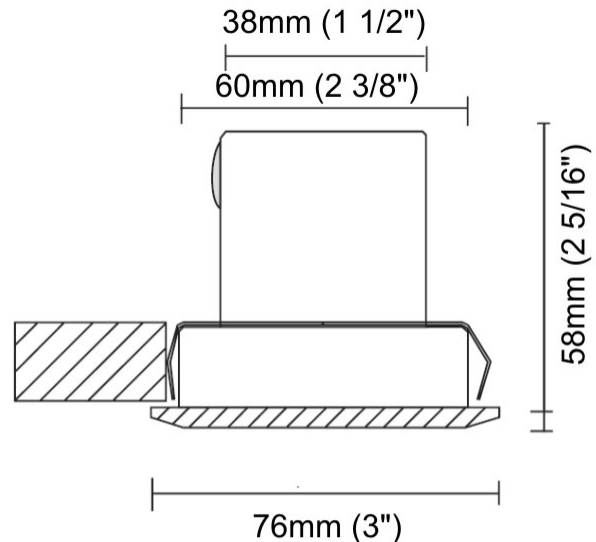

GENERAL

Series: Olodum
 Subseries: Olodum Round
 Brand: Side
 Division: Exterior
 Mounting Type: Recessed
 Mounting Location: In-Ground
 Subcategory: Uplight

PHYSICAL

Shape: Round
 Diameter (mm): 76
 Diameter (in): 3
 Height (mm): 62
 Height (in): 2 7/16
 Light Distribution: Uplight
 Weight (kg): 0.3
 Weight (lbs): 0.66
 Diffuser: Clear tempered glass
 Gasket: Silicon rubber
 Fixture Finish: SSS
 Fixture Material: Stainless Steel

GENERAL

Series: Olodum
Subseries: Olodum Round
Brand: Side
Division: Exterior
Mounting Type: Recessed
Mounting Location: In-Ground
Subcategory: Walk Over

PHYSICAL

Shape: Round
Diameter (mm): 65
Diameter (in): 2 9/16
Height (mm): 62
Height (in): 2 7/16
Light Distribution: Uplight
Weight (kg): 0.3
Weight (lbs): 0.66
Load Resistance (kg): 500
Load Resistance (lbs): 1102
Diffuser: Clear tempered glass
Gasket: Silicon rubber
Fixture Finish: SSS
Fixture Material: Stainless Steel

GENERAL

Series: Olodum
 Subseries: Olodum Round
 Brand: Side
 Division: Exterior
 Mounting Type: Recessed
 Mounting Location: Ceiling
 Subcategory: Downlight

PHYSICAL

Shape: Round
 Diameter (mm): 76
 Diameter (in): 3
 Height (mm): 58
 Height (in): 2 5/16
 Min. Recessing Depth (mm): 63
 Min. Recessing Depth (in): 2 1/2
 Light Distribution: Direct
 Weight (kg): 0.4
 Weight (lbs): 0.88
 Diffuser: Clear tempered glass
 Gasket: Silicon rubber
 Fixture Finish: SSS
 Fixture Material: Stainless Steel

0.40 kg / 0.88 lbs

61mm (2 3/8")

Recessed Thickness: 10 / 12.5 / 15 / 25 / 30 mm
 (3/8" / 1/2" / 9/16" / 1" / 1 3/16")

OLODUM ROUND RECESSED

E10Q0034-

PROJECT	
TYPE	
SPECIFIER	
QUANTITY	
DATE	

Emax/Emin	180°	
	90°	90°
	Area: NAN x NAN	
78 / 22	Area: NAN x NAN	
20 / 8	Area: NAN x NAN	
9 / 4	Area: NAN x NAN	
5 / 3	Area: NAN x NAN	
4 / 2	Area: NAN x NAN	
3 / 2	Area: NAN x NAN	
	0°	
	C0-C180: 154° + 154°	C90-C270: 153° + 153°