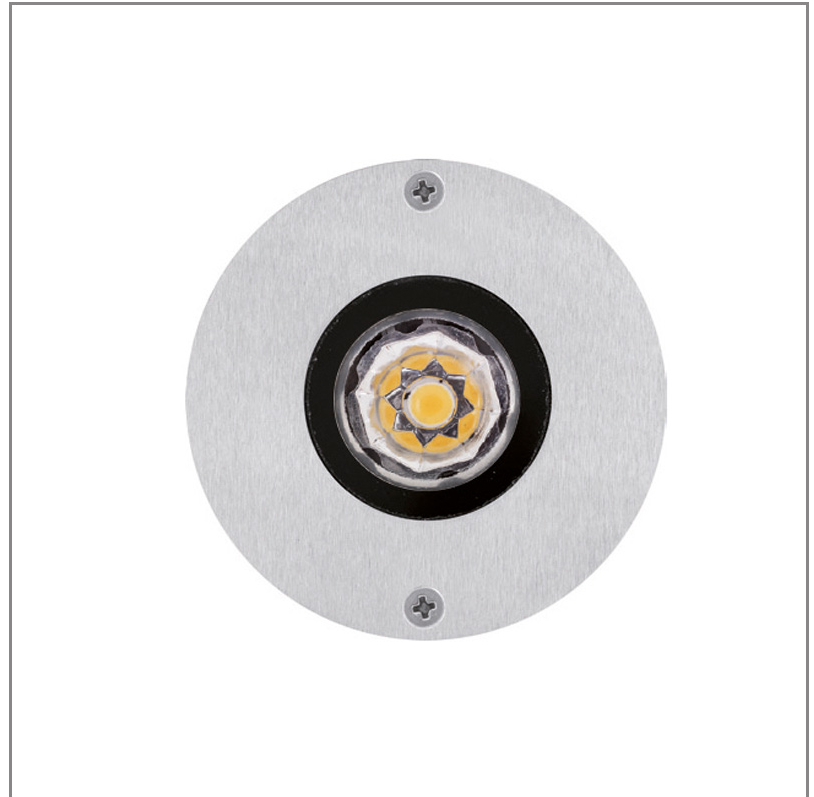

OLODUM ROUND RECESSED

E10I0093-

base number _____ Color _____
Temperature _____

1. To build a product code in our configurator select the specify button on the base model # product page
2. To build a manual product code on this datasheet choose from the options listed below in blue font and add the suffix to the base model #

GENERAL

Series: Olodum
Subseries: Olodum Round
Brand: Side
Division: Exterior
Mounting Type: Recessed
Mounting Location: In-Ground
Subcategory: Walk Over

PHYSICAL

Shape: Round
Diameter (mm): 65
Diameter (in): 2 9/16
Height (mm): 62
Height (in): 2 7/16
Light Distribution: Uplight
Weight (kg): 0.3
Weight (lbs): 0.66
Load Resistance (kg): 500
Load Resistance (lbs): 1102
Diffuser: Clear tempered glass
Gasket: Silicon rubber
Fixture Finish: SSS
Fixture Material: Stainless Steel

ELECTRICAL

Lamp Type: LED (Zhaga Standard)
Input Wattage (W): 3.5
Total Output Wattage (W): 3
Driver Included: No
Input Voltage (V): 120
Constant Current (MA): 350

LED

Number of LEDs: 1
Color Temperature (°K): 3000 / 4000
Max. Delivered Lumen (lm): 285 / 300
CRI: >80 CRI

OPTICAL

Reflector: Polycarbonate metallized reflector
Optic: 45

RATINGS AND CERTIFICATIONS

Certified By: Certified for North American Standards
IP rating: IP67
IK Rating: IK07

△ 0.3kg / 0.66lbs