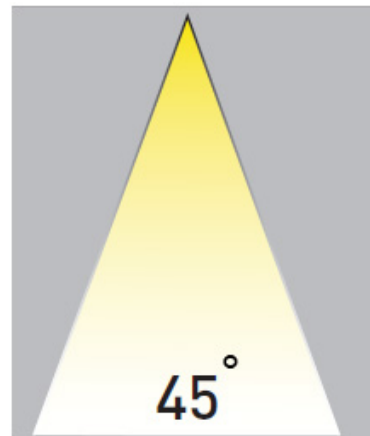

Emax/Emin	180°	
	90°	90°
	Area: NAN x NAN	
78 / 22	Area: NAN x NAN	
20 / 8	Area: NAN x NAN	
9 / 4	Area: NAN x NAN	
5 / 3	Area: NAN x NAN	
4 / 2	Area: NAN x NAN	
3 / 2	Area: NAN x NAN	
	0°	
	C0-C180: 154° + 154°	C90-C270: 153° + 153°